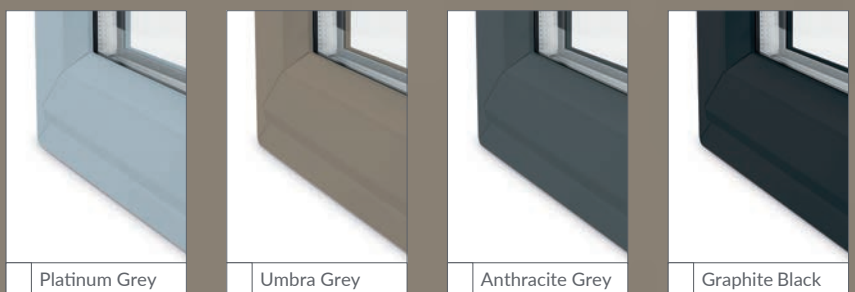

... also available in the Spectral ultramatt finish colours

Spectral offers an ultra smooth, velvet like, anti finger print surface that is extremely durable, easy to clean and highly resistant to scratches. Please note Spectral is only available on our bevelled profile.