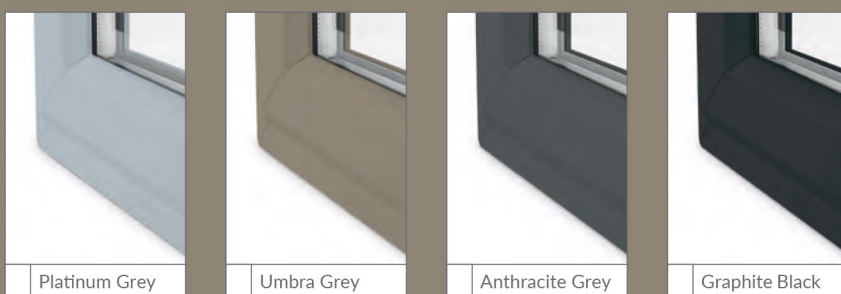

You can even further personalise your window with our bevelled profile by opting for dual colours, contrasting the outside shade with a décor-friendly option on the inside.

Bevelled profile Basalt Grey externally and white internally.

Bevelled profile frames in Anthracite Grey on the outside and white inside.

Sculptured profile and glass leading foiled in Irish Oak internally and externally.

Choose your colour...

The Variations range offers a fantastic selection of colours and finishes across the VEKA product range. With the option of a foil colour on the outside and white uPVC on the inside or matching foils to suit your decor. When choosing our bevelled profile you can choose any foil colour for the inside and the outside known as dual foil.

The following colours are available on bevelled profile only.

... also available in the Spectral ultramatt finish colours

Spectral offers an ultra smooth, velvet like, anti finger print surface that is extremely durable, easy to clean and highly resistant to scratches. Please note Spectral is only available on our bevelled profile.