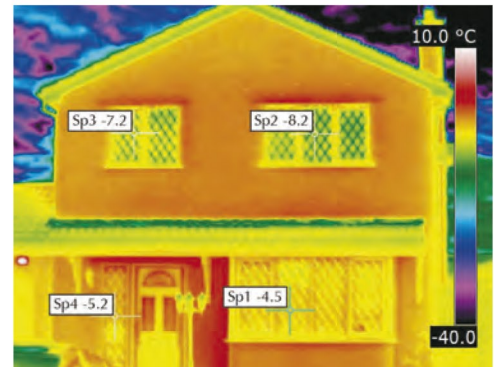

EVEN WARMER ON THE INSIDE WHEN IT'S COLD ON THE OUTSIDE

The option to specify triple glazed units offers you even greater energy efficiency and can help save you money on your heating bills.

BEFORE and AFTER: The above thermal images clearly demonstrate the advantages of installing new energy efficient windows. The heat loss temperature of the living room window is 1.3°C before and -4.5°C after the new windows were fitted - a significant reduction.