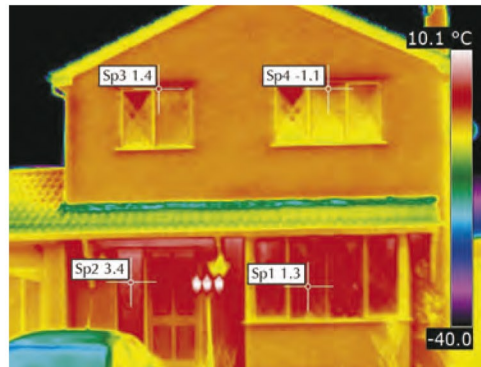

EVEN WARMER ON THE INSIDE WHEN IT'S COLD ON THE OUTSIDE

The option to specify triple glazed units offers you even greater energy efficiency and can help save you money on your heating bills.

BEFORE and AFTER: The above thermal images clearly demonstrate the advantages of installing new energy efficient windows. The heat loss temperature of the living room window is 1.3°C before and -4.5°C after the new windows were fitted - a significant reduction.