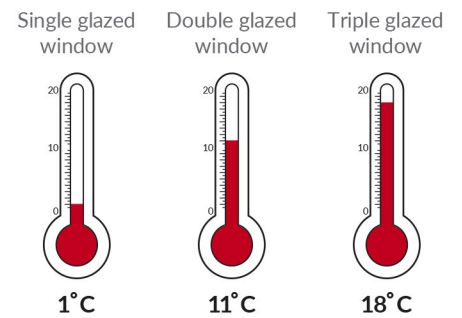

INTERNAL GLASS SURFACE TEMPERATURES GUIDE

© Textured Glass images shown are copyright of Pilkington plc and are reproduced by permission of Pilkington plc. The Pilkington brand names for each pattern are trademarks of Pilkington plc.

This colour panel is printed as a close match to the frame colour option of: Cream.